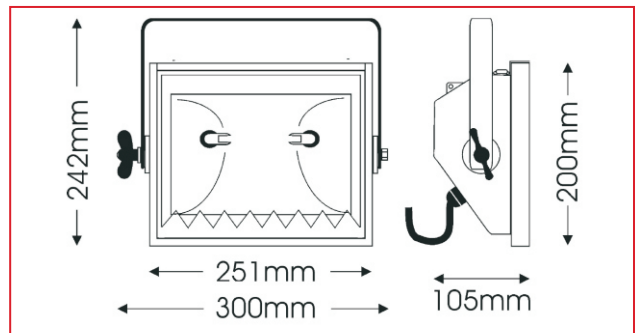

Operational specification	
Working position	Max ±180° from horizontal
Positional adj	tilt lock on one side

Lamp types	
160W	Plusline ES Small R7s 230V 3100lm 2.000 hrs
240W	Plusline ES Small R7s 230V 4900lm 2.000 hrs
400W	Plusline ES Small R7s 230V 8700lm 2.000 hrs

LDR recommends Philips lamps

Accessories	
Colour-frame spare	■ 20100120 □ 20100120B ■ 20100120C
Safety guard	■ 20100220 □ 20100220B ■ 20100220C
4-leaf barndoor	■ 20100420 □ 20100420B ■ 20100420C □ ■ 20100420D ■ 20100420E
Hook clamp	20100900
Safety bond	20101200
Clear safety glass	20101420
Kit for linear mounting 2 rima	20102622
Kit for linear mounting 3 rima	20102623
Kit for linear mounting 4 rima	20102624
Kit for square mounting	20101920

Photometric data											
Horizontal											ES400
Beam Ø	3.1	4.7	6.3	7.8	9.4	10.9	12.5	14.1	15.6		m
lux	1585	704	396	254	176	129	99	78	63		
Distance	2	3	4	5	6	7	8	9	10		m
Vertical											
Beam Ø	1.9	2.9	3.8	4.8	5.7	6.7	7.6	8.6	9.5		m
lux	2151	956	538	344	239	176	134	106	86		
Distance	2	3	4	5	6	7	8	9	10		m

RIMA® A 500f

200- 500W

asymmetric floodlight

part num: ■ 10506050 □ 10506051 ■ 10506052

New, stylish and high specification 160W/ 240W/ 400W asymmetrical floodlights, ideal for professional usage in all cyclorama-type lighting applications.

Rima A500F is designed for usage as single module flood, but a large choice of different models and accessories is available for the creation of multiple rows or square-battens. Rima A500 is delivered complete with colour frame and 1.5m mains cable.

Available to special order with extended front chassis for longer gel life.

Distributed by:
AMLUX s.r.l.
Via Belgio, 11/13
46042 Castel Goffredo (MN), Italy
www.amlux.it info@amlux.it