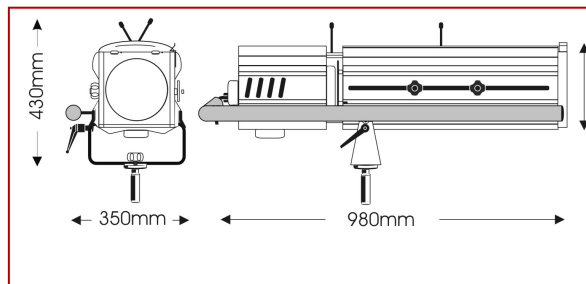

Operational specifications

Focus adjustment	slide zoom controls (dia/ softness) at side
Lamp alignment	factory set
Beam Shaping	20-leaf iris included; shutters are accessories
Dimming	by mains supply + optical dimmer iris included
Positional adjustment	lever tilt clamp

Lamp types

1200W	CP90 3200K 240 hrs / T29 3000K 480 hrs

LDR recommends Philips lamps

Accessories

Spare metal colour frame	■20100106	□20100106B	
5-colour colour changer	■20105106	□20105106B	
Spare iris diaphragm	20100707	Gobo holder, A/B size	20100807
Black tripod	20102401	Chrome plated tripod	20102402
Spare spigot ø28mm	20102200		
Kit 1-hand control iris/dowser	20107070	Stirrup-kit for suspension	20102900
Flight case with braking wheels	20107080	for f.spot/ballast/col.chang./tripod	

Photometric data

Narrow focus		CP90									
Beam dia.		1.7	1.8	2	2.1	2.2	2.4	2.5	2.7	2.8	m
lux		2118	1805	1556	1356	1191	1055	941	845	763	
Distance		12	13	14	15	16	17	18	19	20	m

Wide focus											
Beam dia.		3.9	4.3	4.7	5.1	5.4	5.8	6.2	6.6	7	m
lux		1540	1273	1069	911	786	684	602	533	475	
Distance		10	11	12	13	14	15	16	17	18	m

LUCI DELLA RIBALTA PROFESSIONAL LIGHTING PRODUCTS

Canto® 1200th MK2

1200W, 230/240V TH followspot

part number : ■10857170 □10857171

This compact, short to medium throw tungsten-halogen followspot has been completely re-engineered to offer the market an even wider and better set of features.

A large, user-friendly side handle, new mechanics on the mechanical dimmer and a number of new features add to the existing specifications which have made Canto® a world-wide success.

A 20-leaf iris diaphragm, mechanical dimmer, spigot, colour frame and 2m mains cable are also included as standard, and a 5-colour colour changer is available as an optional extra.

Distributed by
AMLUX s.r.l.
46042 Castel Goffredo (MN)
info@amlux.it -
www.amlux.it