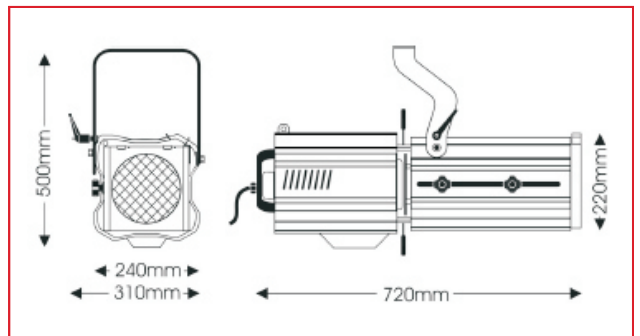

Mechanical specifications

Paint/ Finish	black, epoxy power paint
Lamp house construction	extruded alluminium and sheet steel
Reflector	ø68mm,glass
Lens	double condenser with variable zoom
Mounting & Sospension	steel stirrup with 12 mmcentre hole and DIN mounting.
Rear handle	yes
Weight/ packed weight	14 kg / 17 kg
packed volume	0.17m ³
Filter cut size	185 x 185mm
Gobo size	M/D, metal
Rotating gate	yes, 4 for shutter
Accessory runners	3slots
Safety guards	supplied
Colour frame	metal, 185x185mm, supplied
Lamp access	hinged base
Lens access	hinged panel on top of lamp tube

Photometric Data

Narrow focus		CP90									
BeamØ	2.5	3.2	3.8	4.4	5.1	5.7	6.3	7.0	7.6	7.6	m
lux	4328	2770	1924	1413	1082	855	693	572	481		
Distance	8	10	12	14	16	18	20	22	24		m

Wide focus											
BeamØ	3.9	5.2	6.5	7.8	9.1	10.4	11.7	13.0	14.3	14.3	m
lux	5556	3152	2000	1389	1020	781	617	500	413		
Distance	6	8	10	12	14	16	18	20	22		m

TONO® 18/36

650W - 1200W profile spotlight

part number: ■ 10903030

For closer projection in larger venues, this wideangle 18° - 36° 2000W spotlight incorporates a zoom focus double condenser optical system, rotating gate, a cranked fork and a double microswitch interlock for safe lamp. replacement.