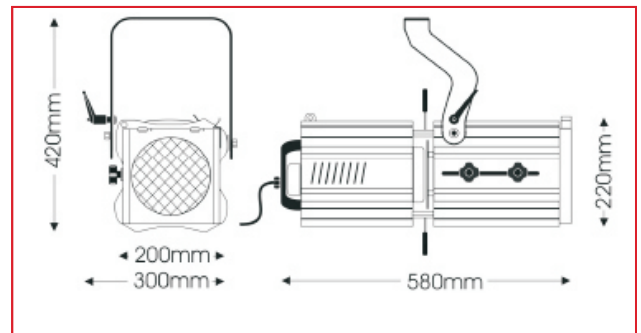

Operational specifications

Focus adjustment	slide zoom controls (dia end softness) and side
Working position	max. tilting ±70° from horizontal
Beam Shaping	4 shutters, supplied + iris, accessory
Positional	level tilt clamp

Lamp type

650W	CP67 3200K 120 hrs / T21 3000K 900 hrs
1000W	CP70 3200K 240 hrs / T19 3050K 900 hrs
1200W	CP90 3200K 240 hrs / T29 3000K 480 hrs

LDR recommends Philips lamps

Accessories

Spare metal colour frame	■20100106	□20100106B	■20100106C
Spare safety guard	■20100206	□20100206B	■20100206C
iris diaphragm	20100706	Gobo holder M/D size	20100806
Hock clamp	20100900	Alu-grip clamp	20101100
Safety bond	20101200		
Colour scroller Xpress 19	20106019	with mounting plate	20600006

Photometric Data

Narrow focus		CP90									
BeamØ	2.1	2.7	3.2	3.8	4.3	4.8	5.4	5.9	6.4	m	
lux	5594	3580	2486	1827	1398	1105	895	740	622		
Distance	4	5	6	7	8	9	10	11	12	m	

Wide focus											
BeamØ	4.2	5.2	6.2	7.3	8.3	9.4	10.4	11.5	12.5	m	
lux	1494	956	664	488	373	295	239	198	166		
Distance	4	5	6	7	8	9	10	11	12	m	

LUCI DELLA RIBALTA PROFESSIONAL LIGHTING PRODUCTS

NOTA® 35/55

650W - 1200W
profile spotlight

part number: ■ 10853040 □ 10853041 ■ 10853042

This extremely wide-angle 1000/1200W profile spotlight includes high-specification double condenser optical system for clean, crisp gobo projection.

The comprehensive feature list includes 30° - 55° zoom focus, rotating gate with 4 shutters, a cranked fork to accommodate acute overstage rigging angles and a double-microswitch interlock for safe lamp replacement.

A colour frame, safety guard, 4 beam shutters and 2m mains cable are also included.

Distributed by:
AMLUX s.r.l.
Via Belgio, 11/13
46042 Castel Goffredo (MN), Italy
www.amlux.it info@amlux.it