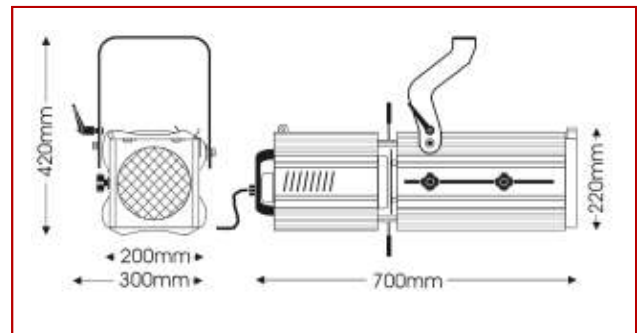

Operational specifications

Focus adjustment	slide zoom controls (dia end softness) and side
Working position	max. tilting ±70° from horizontal
Beam Shaping	4 shutters, included + iris, accessory
Positional	level tilt clamp

Lamp type

650W	CP67 3200K 120 hrs / T21 3000K 900 hrs
1000W	CP70 3200K 240 hrs / T19 3050K 900 hrs
1200W	CP90 3200K 240 hrs / T29 3000K 480 hrs

LDR recommends Philips lamps

Accessories

Spare metal colour frame	■ 20100106	□ 20100106B	■ 20100106C
Spare safety guard	■ 20100206	□ 20100206B	■ 20100206C
iris diaphragm	20100706	Gobo holder M/D size	20100806
Hock clamp	20100900	Alu-grip clamp	20101100
Safety bond	20101200		
Colour scroller Xpress 19	20106019	with mounting plate	20600006

Photometric Data

Narrow focus										CP90
BeamØ	3.8	4.1	4.4	4.8	5.1	5.4	5.7	6.0	6.3	m
lux	1528	1302	1122	978	859	761	679	609	550	
Distance	12	13	14	15	16	17	18	19	20	m

Wide focus										
BeamØ	1.9	2.3	2.7	3.1	3.5	3.9	4.3	4.7	5.1	m
lux	6160	4278	3143	2406	1901	1540	1273	1069	911	
Distance	7	8	9	10	11	12	13	14	15	m

LUCI DELLA RIBALTA PROFESSIONAL LIGHTING PRODUCTS

NOTA® 18/36

650W - 1200W
profile spotlight

part number: ■ 10853030 □ 10853031 ■ 10853032

This wide-angle 1000/1200W profile spotlight includes high-specification double condenser optical system for clean, crisp gobo projection.

The comprehensive feature list includes 18°- 36° zoom focus, rotating gate with 4 shutters, a cranked fork to accommodate acute overstage rigging angles and a double-microswitch interlock for safe lamp replacement.

A colour frame, safety guard, 4 beam shutters and 2m mains cable are also included.

Distributed by:
AMLUX s.r.l.
Via Belgio, 11/13
46042 Castel Goffredo (MN), Italy
www.amlux.it info@amlux.it