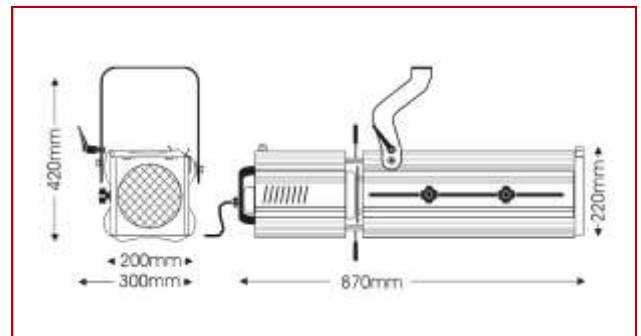

Operational specifications

Focus adjustment	slide zoom controls (dia end softness) and side
Working position	max. tilting ±70° from horizontal
Beam Shaping	4 shutters, supplied + iris, accessory
Positional	level tilt clamp

Lamp type

650W	CP67 3200K 120 hrs / T21 3000K 900 hrs
1000W	CP70 3200K 240 hrs / T19 3050K 900 hrs
1200W	CP90 3200K 240 hrs / T29 3000K 480 hrs

LDR recommends Philips lamps

Accessories

Spare metal colour frame	■20100106	□20100106B	■20100106C
Spare safety guard	■20100206	□20100206B	■20100206C
iris diaphragm	20100706	Gobo holder M/D size	20100806
Hock clamp	20100900	Alu-grip clamp	20101100
Safety bond	20101200		
Colour scroller Xpress 19	20106019	with mounting plate	20600006

Photometric Data

Narrow focus										CP90
BeamØ	1.7	1.8	2	2.1	2.2	2.4	2.5	2.7	2.8	m
lux	2118	1805	1556	1356	1191	1055	941	845	763	
Distance	12	13	14	15	16	17	18	19	20	m

Wide focus										
BeamØ	1.9	2.3	2.7	3.1	3.5	3.9	4.3	4.7	5.1	m
lux	6160	4278	3143	2406	1901	1540	1273	1069	911	
Distance	5	6	7	8	9	10	11	12	13	m

LUCI DELLA RIBALTA PROFESSIONAL LIGHTING PRODUCTS

NOTA® 8/22

650W - 1200W
profile spotlight

part number: ■ 10853020 □ 10853021 ■ 10853022

A high-specification 650W/ 1000W/ 1200W profile spotlight with advanced features including a double condenser optical system for extremely sharp gobo projection, rotating 4-shutter gate, 8° to 22° narrow angle zoom focus, a doublemicroswitch interlock for safe lamp replacement, easy access for lens cleaning and a cranked fork. Ideal for front-of-house projection positions.

A colour frame, safety guard, 4 beam shutters and 2m mains cable are all included as standard.

Distributed by:
AMLUX s.r.l.
Via Belgio, 11/13
46042 Castel Goffredo (MN), Italy
www.amlux.it info@amlux.it