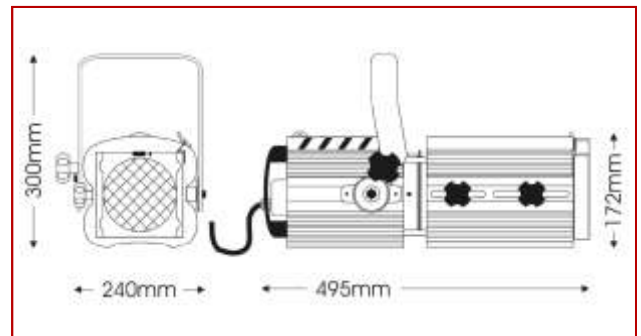

Operational specifications

Focus adjustment	slide zoom controls (dia end softness) and side
Working position	max. tilting ±70° from horizontal
Beam Shaping	4 shutters, supplied + iris, accessory
Positional	single rim-clamp tilt lock

Lamp type

300W	M38 2950K 2000 hrs
500W	T18 3000K 360 hrs/ T25 3000K 360 hrs M40 2950K 2.000 hrs
650W	T26 3050K 600 hrs/ T27 3050K 600 hrs

LDR recommends Philips lamps

Accessories

Spare metal colour frame	■ 20100102	□ 20100102B	■ 20100102C
Spare safety guard	■ 20100202	□ 20100202B	■ 20100202C
iris diaphragm	20100707	Gobo holder M/D size	20100801
Hock clamp	20100900	Alu-grip clamp	20101100
Safety bond	20101200		
Colour scroller Xpress 13	20106013 with mounting plate	20600002	

Photometric Data

Narrow focus										T27
BeamØ	2.5	2.8	3.2	3.5	3.9	4.2	4.6	4.9	5.3	m
lux	1005	770	608	493	407	342	291	251	219	
Distance	7	8	9	10	11	12	13	14	15	m

Wide focus										
BeamØ	1.5	2.2	2.9	3.6	4.4	5.1	5.8	6.6	7.3	m
lux	9125	4056	2281	1460	1014	745	570	451	365	
Distance	2	3	4	5	6	7	8	9	10	m

LUCI DELLA RIBALTA PROFESSIONAL LIGHTING PRODUCTS

SUONO® 20/40 plus

300W - 650W profile spotlight

part number: ■ 10604030 □ 10604031 ■ 10604032

Compact and high-specification 300W/ 500W/ 650W profile spotlight with a double-condenser zoom focus optical system to provide crisp projection of gobos and a brilliant flat beam between 20° and 40°.

Features include a rotating gate, zoom controls on teflon sleeves, hinged lamp tray and double microswitch interlock for safe lamp replacement.

A colour frame, safety guard, 4 beam shutters and 1.5m mains cable are all included as standard.

Distributed by:
AMLUX s.r.l.
Via Belgio, 11/13
46042 Castel Goffredo (MN), Italy
www.amlux.it info@amlux.it