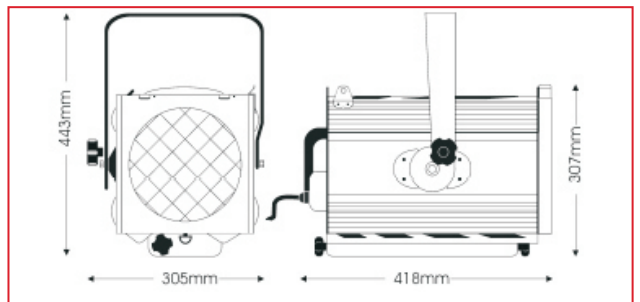

Operational specifications

Focus adjustment	screw focus with front and rear control
Working position	max. tilting ±90° from horizontal
Beam Shaping	using barndoor accessory
Positional	single rim-clamp tilt lock

Lamp type

2000W	G22	CP55/ CP75 3200K 480ore, CP92 3200K 400ore
2000W	GY16	CP72 GY16 3200K 320 ore
2500W	G22	CP91 G22 3200K 350 ore

LDR recommends Philips lamps

Accessories

Spare metal colour frame	20100107	
Spare safety guard	20100207	safety bond 20101200
4-leaf barndoor	20100307	
Hock clamp	20101000	Alu-grip clamp 20101100
Colour scroller Xpress 26	20106026	with mounting plate 20600007

Photometric Data

spot focus		CP75									
BeamØ	1.9	2.0	2.2	2.4	2.5	2.7	2.8	3.0	3.1	m	
lux	2625	2237	1929	1680	1477	1308	1167	1047	945		
Distance	12	13	14	15	16	17	18	19	20	m	

Flood focus											
BeamØ	4.2	5.6	7.0	8.4	9.8	11.2	12.6	14.0	15.4	m	
lux	2700	1519	972	675	496	380	300	243	201		
Distance	3	4	5	6	7	8	9	10	11	m	

TONO® PC_2000 plus

2000W - 2500W

pebble - convex

part number: 10902000

Compact, lightweight and multi-featured 2/2.5KW pc spotlight for larger venues.

It features an extremely wide beam angle and includes a front hinging lamp tray, a robust G22 lamp-base, screw focus, strong tilt lock and double-microswitch interlock for safe lamp replacement.

A colour frame, safety guard and 1.5m mains cable are included as standard.

On request also available with GY16 lamp-base

Distributed by:
AMLUX s.r.l.
Via Belgio, 11/13
46042 Castel Goffredo (MN), Italy
www.amlux.it info@amlux.it