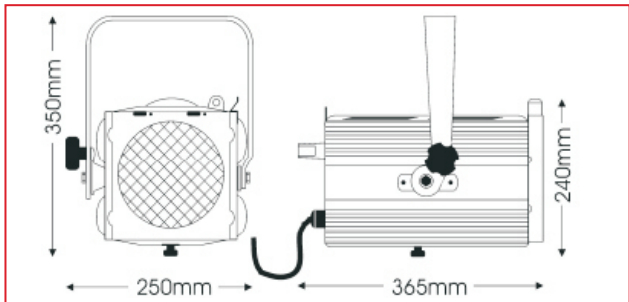

Operational specifications

Focus adjustment	slide focus with control underneath
Working position	max. tilting ±90° from horizontal
Beam Shaping	using barndoor accessory
Positional	single rim-clamp tilt lock

Lamp type

650W	CP67 3200K 120 hrs / T21 3000K 900 hrs
1000W	CP70 3200K 240 hrs / T19 3050K 900 hrs
1200W	CP90 3200K 240 hrs / T29 3000K 480 hrs

LDR recommends Philips lamps

Accessories

Spare metal colour frame	■20100106	□20100106B	■20100106C
Spare safety guard	■20100206	□20100206B	■20100206C
4-leaf barndoor	■20100306	□20100306B	■20100306C
	□■20100306D	■20100306E	
Hock clamp	20100900		
Safety band	20101200		
Colour scroller Xpress 19	20106019 with mounting plate 20600006		

Photometric Data

spot focus	CP90									
BeamØ	1.0	1.1	1.3	1.4	1.5	1.7	1.8	2.0	2.1	m
lux	4996	3825	3022	2448	2032	1700	1449	1249	1088	
Distance	7	8	9	10	11	12	13	14	15m	

Flood focus										
BeamØ	2.3	3.5	4.6	5.8	6.9	8.1	9.2	10.4	11.5m	
lux	2440	1084	610	390	271	199	153	120	98	
Distance	2	3	4	5	6	7	8	9	10m	

ARIA® PC 1000 plus

650W - 1200W
pebble - convex

part num: ■ 10802000 □ 10802001 ■ 10802002

Compact, high-quality yet budget-priced 650W-1200W PC spotlight producing a variable, well defined beam ranging from 8° to 60°. It's ideal for non professional applications in medium-sized venues.

Features include slide-focus mechanism and DIN standard 185x185mm accessories, which can be interchanged with most major manufacturers' accessories.

A colour frame, safety guard and 1.5m mains cable are all included as standard.

Distributed by:
AMLUX s.r.l.
Via Belgio, 11/13
46042 Castel Goffredo (MN), Italy
www.amlux.it info@amlux.it