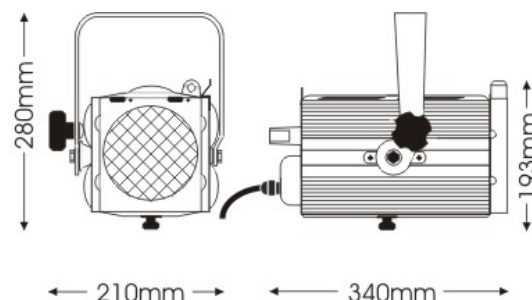

Operational specifications

Focus adjustment	slide focus with control underneath
Working position	max. tilting ±90° from horizontal
Beam Shaping	using barndoor accessory
Positional adjustment	single rim-clamp tilt lock

Lamp types

300W 230V	M38 2950K 2000 hrs
500W 230V	T18 3000K 360 hrs / T25 3000K 360 hrs / M40 2950K 2.000 hrs
650W 230V	T26 3050K 600 hrs / T27 3050K 600 hrs
300W 120V	CP81 FKW 3200K 50 hrs
650W 120V	CP89 FKR 3200K 200 hrs

LDR recommends Philips lamps

Accessories

Spare metal colour frame	■20100103 □20100103B ■20100103C
Spare safety guard	■20100203 □20100203B ■20100203C
4-leaf barndoor	■20100303 □20100303B ■20100303C □■20100303D ■■20100303E
Hook clamp	20100900
Safety bond	20101300
Colour scroller Xpress 13	20106013 with mounting plate 20600003

Photometric data

Spot focus												T27
Beam dia.	0.2	0.4	0.5	0.6	0.7	0.9	1.0	1.1	1.2	m		
lux	24800	11022	6200	3968	2756	2024	1550	1225	992			
Distance	2	3	4	5	6	7	8	9	10	m		

Flood focus											
Beam dia.	2.2	3.3	4.4	5.5	6.7	7.8	8.9	10	11.1	m	
lux	2148	955	537	344	239	175	134	106	86		
Distance	2	3	4	5	6	7	8	9	10	m	

LUCI DELLA RIBALTA PROFESSIONAL LIGHTING PRODUCTS

tempo® pc 650 Pro

650W pebble-convex

part number : ■10602200 □10602201 ■10602202

Pro- version of the extremely popular Tempo® pc650 Plus, featuring a double-microswitch disconnecter for safe lamp replacement.

Tempo® pc650 Pro is a simple yet high-quality 650W PC spotlight featuring a slide-focus variable-spread beam to offer more definition than the softer Fresnel beam.

Tempo® pc650 Pro is ideal for close projection in small stage venues and whenever budget and safety are a priority. A colour frame, safety guard and 1.5m mains cable are all included as standard.

Luci della Ribalta srl
Via Berna 14
46042 Castel Goffredo (MN), Italy
tel: +39 0376 771777
fax: +39 0376 772140
www.ldr.it info@ldr.it

issue: ap ©2014. LDR reserves the right to alter the specification without prior notice.