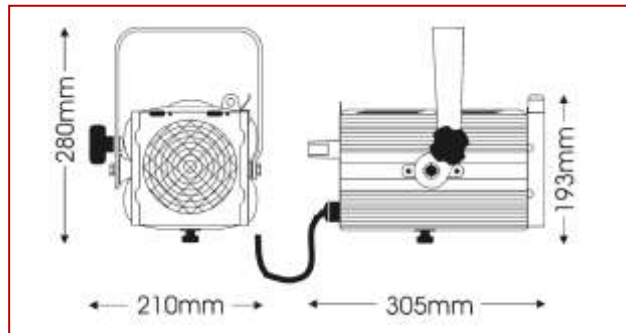

Operational specifications

Focus adjustment	slide focus with control underneath
Working position	max. tilting ±90° from horizontal
Beam Shaping	using barndoor accessory
Positional	single rim-clamp tilt lock

Lamp type

300W	M38 2950K 2000 hrs
500W	T18 3000K 360 hrs / T25 3000K 360 hrs / M40 2950K 2.000 hrs
650W	T26 3050K 600 hrs / T27 3050K 600 hrs

LDR recommends Philips lamps

Accessories

Spare metal colour frame	■20100103 □20100103B ■20100103C
Spare safety guard	■20100203 □20100203B ■20100203C
4-leaf barndoor	■20100303 □20100303B ■20100303C □■20100303D ■■20100303E
Hock clamp	20100900 Alu-grip clamp 20101100
Safety band	20101200
Colour scroller Xpress 13	20106013 with mounting plate 20600003

Photometric Data

spot focus	T27									
BeamØ	0.2	0.4	0.5	0.6	0.7	0.9	1.0	1.1	1.2m	
lux	24800	11022	6200	3968	2756	2024	1550	1225	992	
Distance	2	3	4	5	6	7	8	9	10m	

Flood focus										
BeamØ	2.2	3.3	4.4	5.5	6.7	7.8	8.9	10	11.1m	
lux	2148	955	537	344	239	175	134	106	86	
Distance	2	3	4	5	6	7	8	9	10m	

LUCI DELLA RIBALTA PROFESSIONAL LIGHTING PRODUCTS

TEMPO® PC650 plus

650W Pebble-convex

part num: ■ 10602000 □ 10602001 ■ 10602002

Simple yet high-quality 650W PC spotlight featuring a slide-focus variable-spread beam to offer more definition than the softer Fresnel beam.

Tempo pc650 plus is ideal for close projection in small stage venues and whenever budget is a priority. A colour frame, safety guard and 1.5m mains cable are all included as standard.

Available to special order in any colour from the RAL range

Distributed by:
AMLUX s.r.l.
Via Belgio, 11/13
46042 Castel Goffredo (MN), Italy
www.amlux.it info@amlux.it