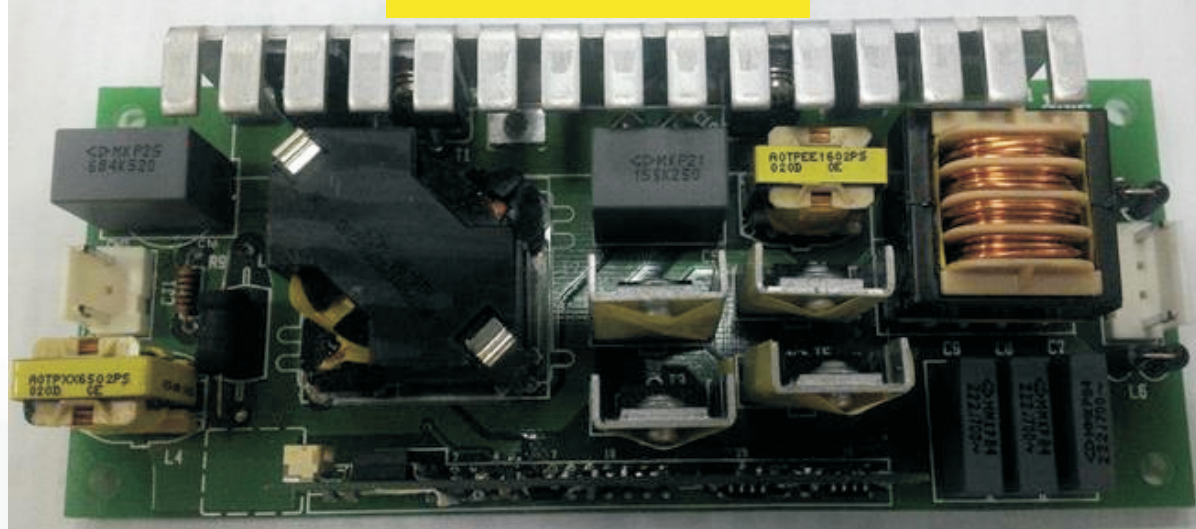

440W Ballast

more info: www.amlux.it

	Position		A	B	C	D	Side Height
	Unit						
YODN 440W	mm		60	50	140	150	30
OSRAM 440W	mm		60	50	140	150	30
Philips	mm		N/A				

440W Ballast (YODN vs. OSRAM)

YODN 440W

OSRAM 440W