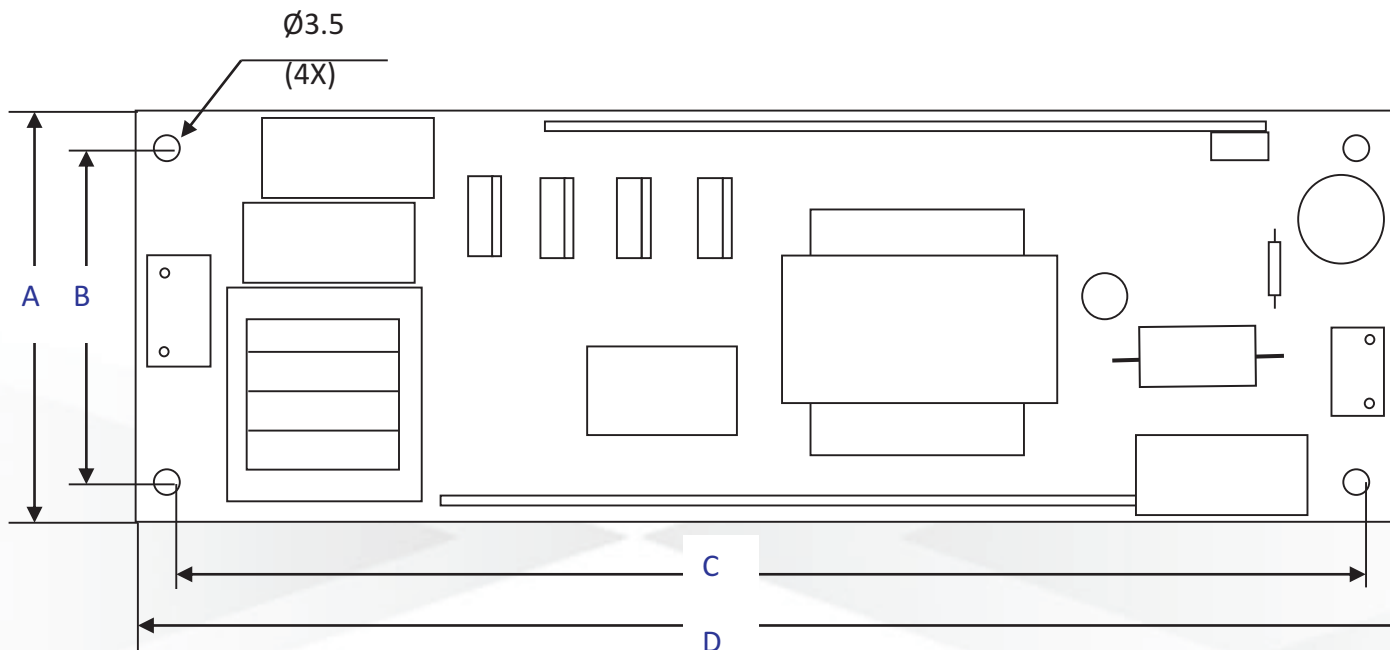

440W Ballast

more info: www.amlux.it

	Position		A	B	C	D	Side Height
	Unit						
YODN 440W	mm		60	50	140	150	30
OSRAM 440W	mm		60	50	140	150	30
Philips	mm		N/A				

440W Ballast (YODN vs. OSRAM)

YODN 440W

OSRAM 440W