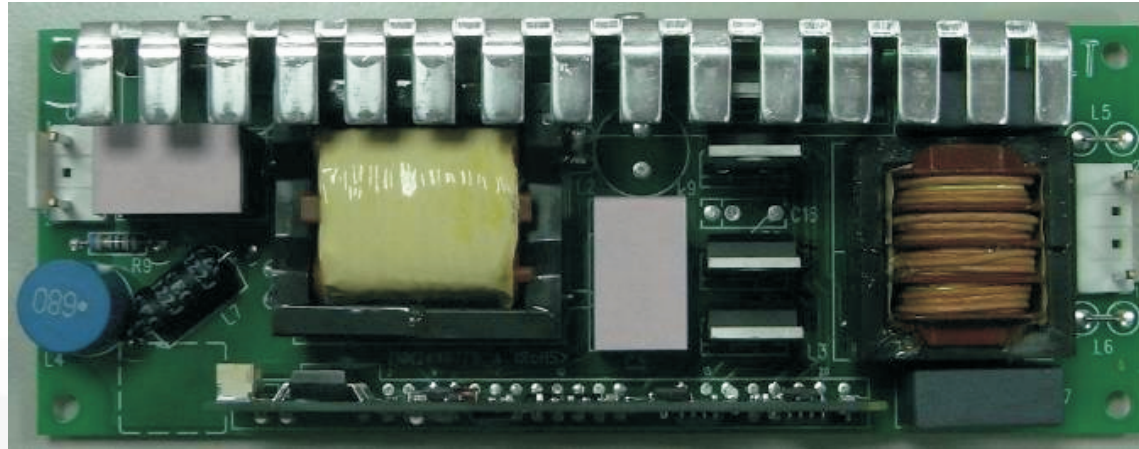

300W 330W 350W Ballast

more info: www.amlux.it

		Position	A	B	C	D	Side Height
		Unit					
YODN	300W 330W 350W	mm	50	43	128	135	30
OSRAM	330W	mm	60	50	140	150	30
Philips	300W 330W 350W	mm	60	50	140	150	30

300W Ballast (YODN vs. Philips)

YODN 300W

Philips 300W

330W Ballast (YODN vs. OSRAM)

YODN 330W

OSRAM 330W

350W Ballast (YODN vs. Philips)

YODN 350W