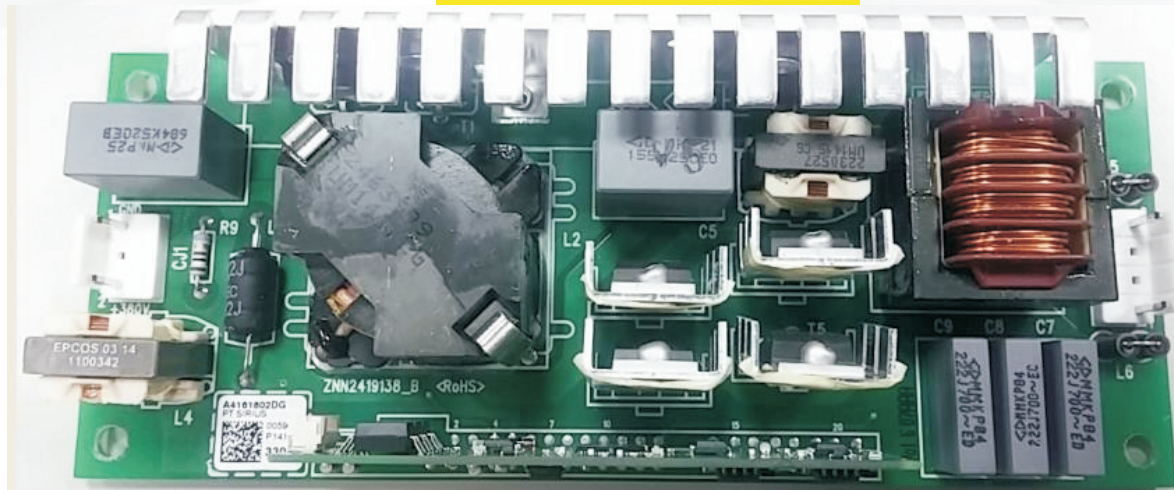

300W 330W 350W Ballast

more info: www.amlux.it

		Position	A	B	C	D	Side Height
		Unit					
YODN	300W 330W 350W	mm	50	43	128	135	30
OSRAM	330W	mm	60	50	140	150	30
Philips	300W 330W 350W	mm	60	50	140	150	30

300W Ballast (YODN vs. Philips)

YODN 300W

Philips 300W

330W Ballast (YODN vs. OSRAM)

YODN 330W

OSRAM 330W

350W Ballast (YODN vs. Philips)

YODN 350W