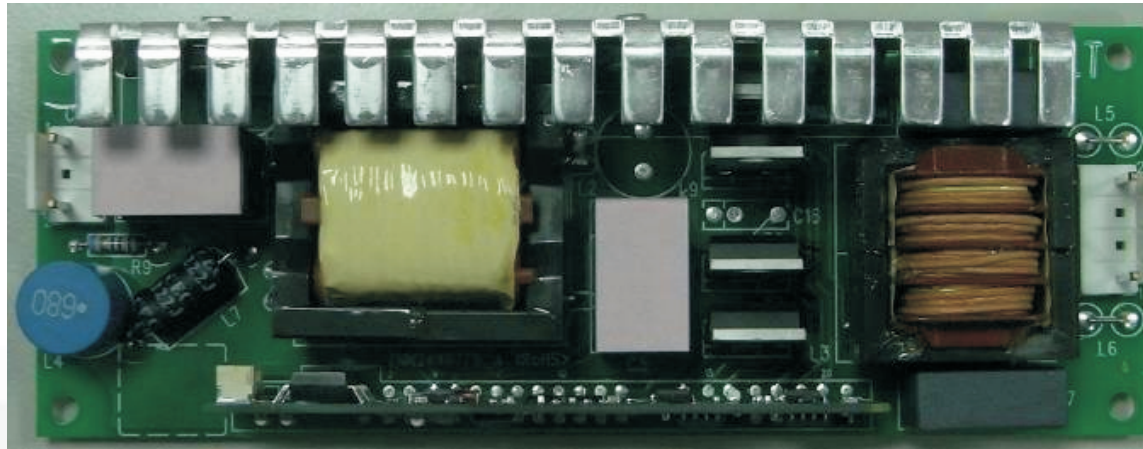

300W 330W 350W Ballast

more info: www.amlux.it

		Position	A	B	C	D	Side Height
		Unit					
YODN	300W 330W 350W	mm	50	43	128	135	30
OSRAM	330W	mm	60	50	140	150	30
Philips	300W 330W 350W	mm	60	50	140	150	30

300W Ballast (YODN vs. Philips)

YODN 300W

Philips 300W

330W Ballast (YODN vs. OSRAM)

YODN 330W

OSRAM 330W

350W Ballast (YODN vs. Philips)

YODN 350W