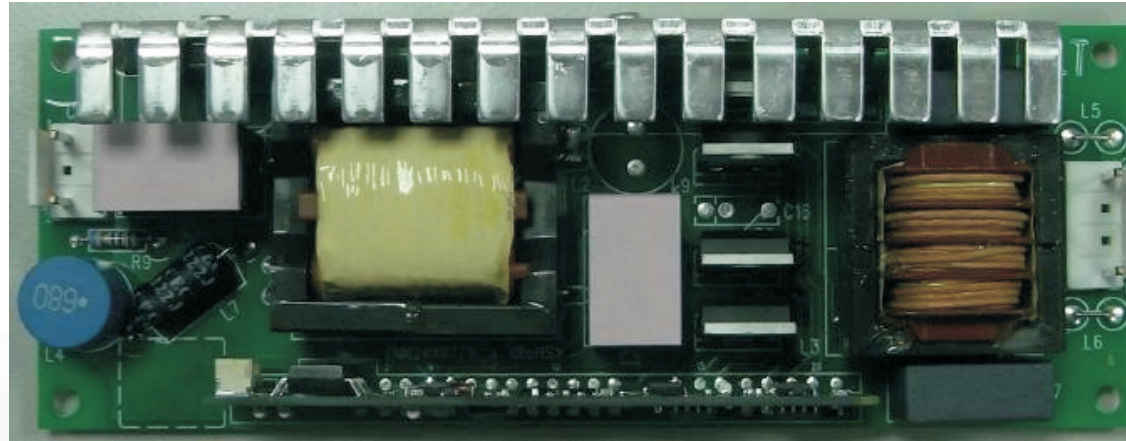

300W 330W 350W Ballast

more info: www.amlux.it

		Position	A	B	C	D	Side Height
		Unit					
YODN	300W 330W 350W	mm	50	43	128	135	30
OSRAM	330W	mm	60	50	140	150	30
Philips	300W 330W 350W	mm	60	50	140	150	30

300W Ballast (YODN vs. Philips)

YODN 300W

Philips 300W

330W Ballast (YODN vs. OSRAM)

YODN 330W

OSRAM 330W

350W Ballast (YODN vs. Philips)

YODN 350W