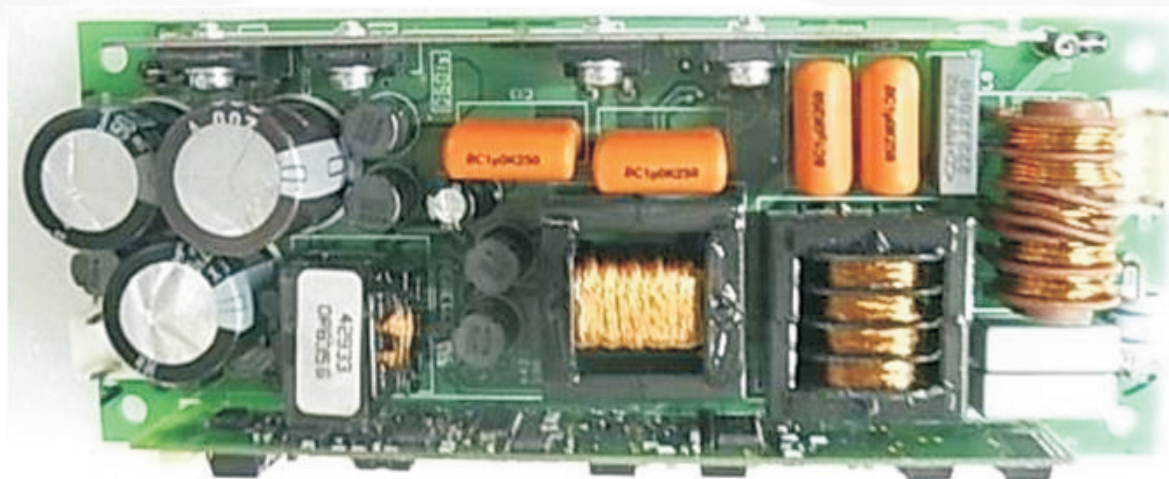

300W 330W 350W Ballast

more info: www.amlux.it

		Position	A	B	C	D	Side Height
		Unit					
YODN	300W 330W 350W	mm	50	43	128	135	30
OSRAM	330W	mm	60	50	140	150	30
Philips	300W 330W 350W	mm	60	50	140	150	30

300W Ballast (YODN vs. Philips)

YODN 300W

Philips 300W

330W Ballast (YODN vs. OSRAM)

YODN 330W

OSRAM 330W

350W Ballast (YODN vs. Philips)

YODN 350W