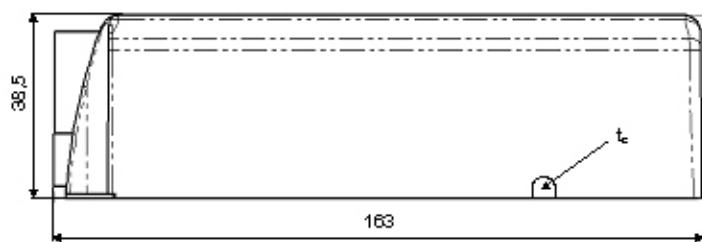

PTU 150/220-240 with cable clamp

Thermal characteristics:

Ballast losses and lamp heat radiation can lead to heat accumulation in a complete closed case. Therefore it is necessary to ensure, that the temperature at the measuring point t_c does not exceed the maximum value.

Attention:

Disconnect the device before replacing the lamp.

Stand-alone installation possible:

The cable clamp with covering plate is available separately. For ceiling cut outs of >94 mm.

Terminals for protective earth not suitable for any through connection.

Installation by qualified electricians only.