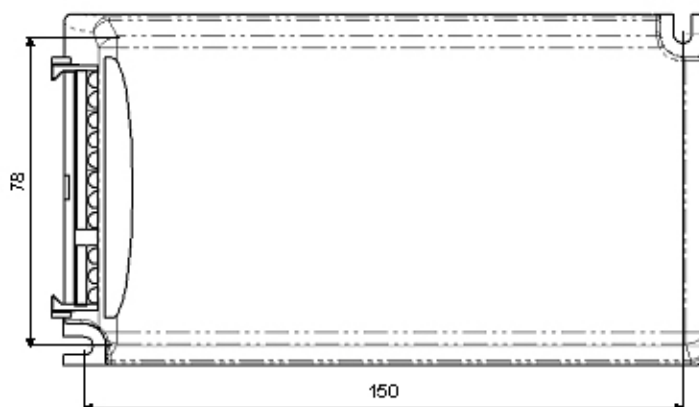

PTU 150/220-240 with cable clamp

Thermal characteristics:

Ballast losses and lamp heat radiation can lead to heat accumulation in a complete closed case. Therefore it is necessary to ensure, that the temperature at the measuring point t_c does not exceed the maximum value.

Attention:

Disconnect the device before replacing the lamp.

Stand-alone installation possible:

The cable clamp with covering plate is available separately. For ceiling cut outs of >94 mm.

Terminals for protective earth not suitable for any through connection.

Installation by qualified electricians only.