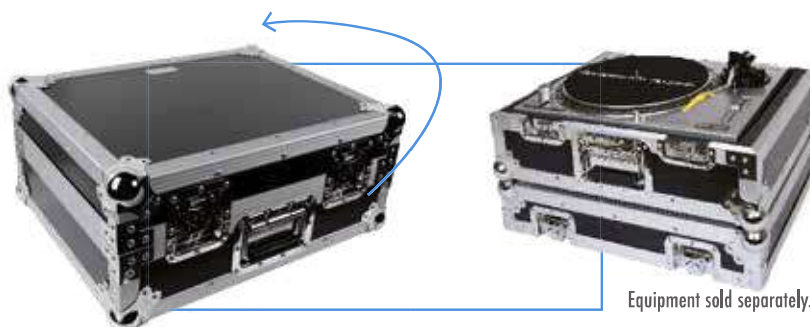

ACF-SW/AC XXL ACCESSORY CASE

1521000046

The AC XXL Accessory flight case from Accu Case is a universal toolcase for divers accessories. It offers safe transport, covers your equipment from dust and damage. The inside is completely filled with pre-cut foam, which enables you to make perfect fittings for your stuff. There's a carrying handle on the front and 2 butterfly locks.

Specification

- Solid 7 mm thick plywood
- Strong aluminium profile
- Steel ball corners
- Foam coverage inside to protect equipment
- Rubber feet
- Color: black
- Inner dimensions: L578 x W 480 x H 207 mm

KG	L	420 mm
7.2	W	528 mm
	H	230 mm

Equipment sold separately.

ACF-SW/MICROPHONE CASE

1521000023

This microphone road case is made for 12 dynamic microphones and accessories. Protect your equipment during transport and storage. The case is fitted with foam and has a butterfly lock. A handle is on top of the case. The case is available in metallic black aluminium finish.

KG	L	204 mm
2.8	W	388 mm
	H	258 mm