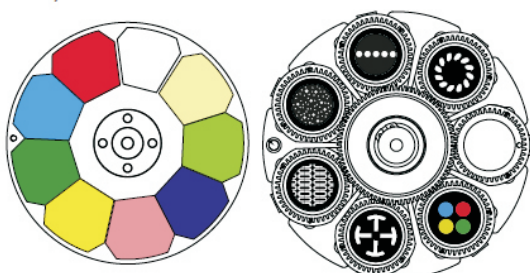

Colors / Gobos