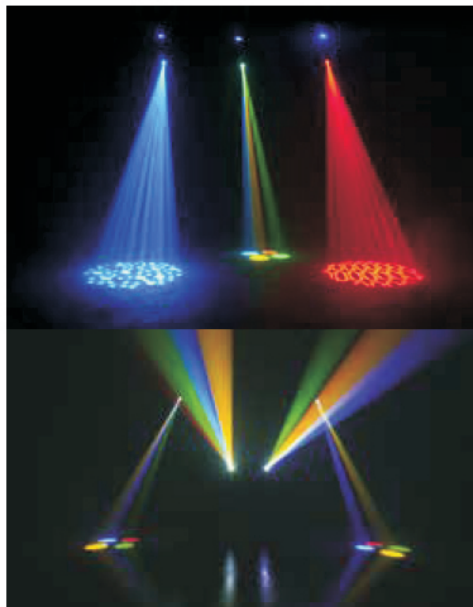

Connections:

- Power: PowerCON In/Out