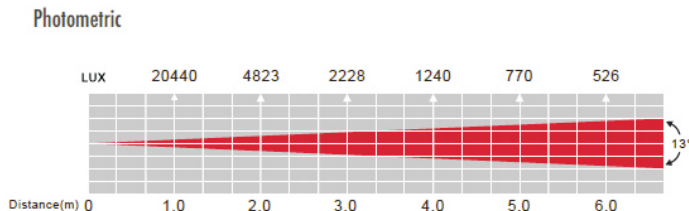

1237000088

1237000098

1237000139

INNO POCKET SPOT/PEARL

INNO POCKET SPOT LZR

Specification

- Light Source: 12W CREE High Output White LED, 50,000 Lamp life
- LUX: 4823 @ 2M at 13° beam angle
- Operational modes: DMX, Auto Run, Master/Slave & Sound Active
- DMX channels: 9 or 11; 3 Pin In/Out
- Colors: 7 Colors + White & Split Colors
- Gobos: 7 Fixed Gobos + spot
- Features: Built in Shows, IR remote control (Included)
- Pan: 540 degree, Tilt: 230 degree
- Power Draw: 53W Max; .44 Amps @120V, .21 Amps@220V
- Multi-voltage Operation: 100-240V, 50Hz/60Hz (auto sensing)
- Dimensions (LxWxH): 6.26" x 5.79" x 10.43" / 159 x 147 x 265mm
- Weight: 7 lbs. / 3 kg.

Specification

- LED Source: 12W White LED source (Rated at approximately 50,000 hrs)
- 7 Colors + white & Split Colors, 7 fixed gobos + spot
- Built-in Green Laser: 30mW (532nm) Green laser
- 3 Operational modes: DMX, Sound Active & Internal Show control modes
- 3 DMX channel modes: 13/14/16 Channels
- 540° pan / 200° tilt (16-bit) /Tilt Inversion mode
- 5 selectable Dim Curves (Standard, Stage, TV, Architectural & Theatre)
- Compatible with ADJ UC IR Remote (sold Separately) & Airstream IR
- Power consumption: 48W
- Multi-voltage Operation: AC 100 - 240V, 50/60Hz
- Dimensions (LxWxH): 6.25" x 5.75" x 10.75" / 159 x 147 x 271mm
- Weight: 7 lbs. / 3.4 kgs.

UC-IR (Included)
1321000074

AIRSTREAM IR
1226100319

UC-IR
(Sold Separately)
1321000074

AIRSTREAM IR
1226100319

Colors / Gobos

Photometric

Photometric