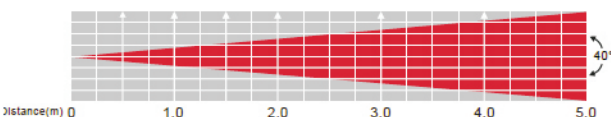

Photometric

R	1201	300	126.2	67.5	43.5	(LUX)
G	1038	244	104.7	61.2	37.5	
B	1124	286	124.4	66.7	42.9	
A	607	176.8	71.4	36.5	23	
RGBA	2830	622	305	182.3	109.4	

R	1316	403	2184.1	98.6	66.6	(LUX)
G	1234	345	151.1	85.5	54.4	
B	1265	392	165.9	91.8	60.2	
UV	298	87.4	39.5	22.2	15.4	
RGB+UV	3460	921	442	253	149.5