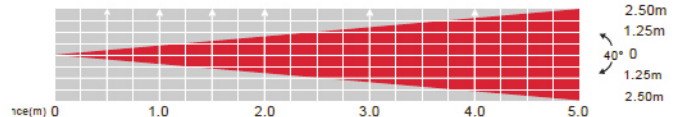

Photometric

R	1201	300	126.2	67.5	43.5	(LUX)
G	1038	244	104.7	61.2	37.5	
B	1124	286	124.4	66.7	42.9	
A	607	176.8	71.4	36.5	23	
RGBA	2830	622	305	182.3	109.4	

R	1316	403	2184.1	98.6	66.6	(LUX)
G	1234	345	151.1	85.5	54.4	
B	1265	392	165.9	91.8	60.2	
UV	298	87.4	39.5	22.2	15.4	
RGB+UV	3460	921	442	253	149.5