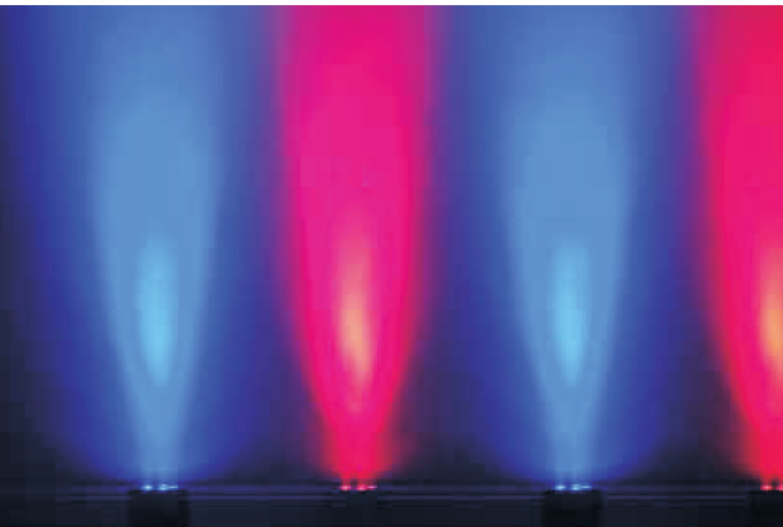

NEW!

MEGA QA GO

1226100329

MEGA QPLUS GO

1226100328

Specification

- Light Source 5x4 Watt Quad (RGBA) LEDs
- LED Life Expectancy, 50,000Hrs
- Compatible with ADJ UC IR Wireless Remote Control
- 64 Built In Static Colors (Stand Alone)
- 5 Operational Modes: Manual Color Mode; 16 Color Fade Modes; 16 Auto (Program Run) Modes; Sound Active Mode and DMX-512 Mode
- 4-button Digital Display for Easy Navigation
- Electronic Dimming 0-100%
- Flicker Free
- Separate Battery & Load On/Off Switch
- Includes a scissor Yoke to be hung, or set on the ground
- Power Pass through: IEC (Link up to 20 Units @ 110V)
- 8 DMX Channel Modes: 1, 2, 3, 4, 5, 6, 7, 8
- Compatible with ADJ UC IR (sold separately) & AirStream IR APP (iOS Only)
- Input Voltage: 100-240V 50Hz/60Hz (Auto Sensing)
- Power draw 120V 60Hz: 28W, 0.23 Amps
- Power draw 220V 50Hz: 55W, 0.25 Amps
- Rechargeable Battery Life: 6 hours full on (with a full charge) 9 hour charge time
- Rechargeable Battery Life Expectancy: (Average) 500 charges
- Dimensions (LxWxH): 5.5" x 9" x 10" / 253 x 227 x 140mm
- Weight: 4lbs/1.9kg.

Specifications