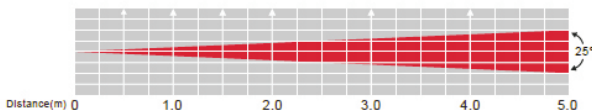

Photometric

R	3940	1324	615	361	209	
G	2860	1014	424	230	149.9	
B	3160	1158	440	240	148	
UV	862	243	112	61.4	39	
RGB+UV	11720	3520	1346	820	508	(LUX)