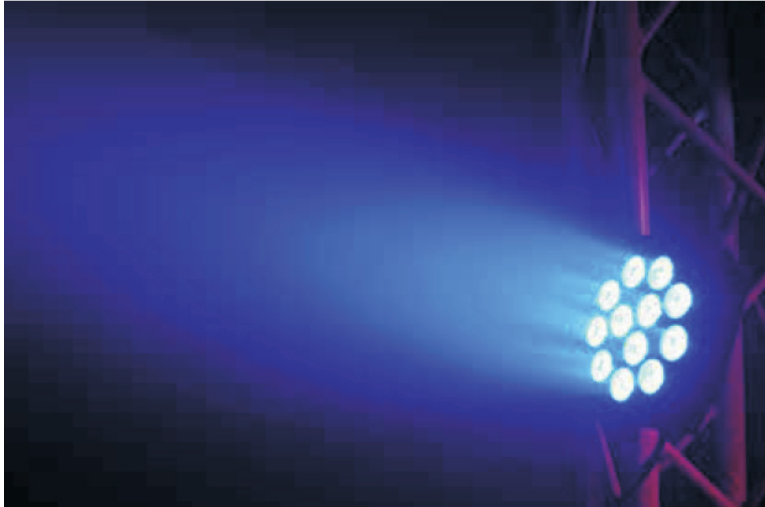

### Specification

- Light Source: Ultra bright flat Par 64 with 12 x 4W Quad (RGB+UV 4-IN-1) LEDs
- Smooth RGB Color Mixing (fast or slow color change operation) with no RGB+UV shadows
- DMX-512 protocol / 5 DMX Channel modes: 4/5/6/9/10 channels
- 5 Operational modes: RGB+UV Dimmer Mode, Sound Active Mode, Auto Run Mode (16 Color Change Programs, 16 Color Fade Programs, & Color Change & Fade Combination), Static Color Mode, & DMX Controlled
- 64 built-in Color Macros
- Beam Angle: 25 degrees / Power Draw: 54W Max
- IEC AC input and output on rear to daisy chain power (Up to 12 Mega 64 Profile Plus fixture's)
- Multi-voltage operation: AC 100V-240V 50/60Hz
- Dimensions (LxWxH): 10.5" x 10.25" x 4.5" / 261 x 260 x 110mm
- Weight: 5 lbs./ 2.1 kg.

### Specification

- Light Source: Ultra bright slim flat black Par with 5 x 4-Watt, 4-IN-1 Quad RGB+UV LEDs
- Smooth RGB color mixing (fast or slow color change operation)
- 5 DMX Channel modes: 4, 5, 6, 9 or 10 channel modes
- 5 Operational modes: Auto Run Mode (16 Color Change Mode, 16 Color Fade Modes, & 1 Combined Mode), Sound Active Mode (16 Modes), RGB + UV Dimmer Mode, Static Color Mode (64 Colors), and DMX Controlled
- 64 built-in Color Macros
- Beam Angle: 40 degrees / Power Draw: 21W max
- IEC AC input and out put on the side of the fixture to daisy chain the power cords (link up to 30 fixtures)
- Multi-voltage operation: AC 100V-240V 50/60Hz
- Dimensions (LxWxH): 8.75"x8.75"x3.25" / 225x220x85mm
- Weight: 2.7 lbs./ 1.23 kg.