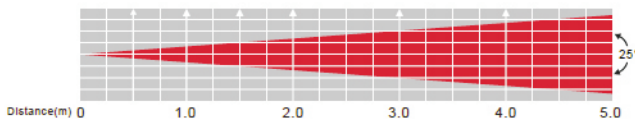

RGBA Color Mixing:

Specification

- 5x 10-Watt Hex LEDs (6-in-1 RGBWA+UV- Red, Green, Blue, White, Amber, & UV LEDs, rated at approximately 50,000 hrs)
- Rechargeable Lithium battery powered, with wireless DMX
- 4-button DMX menu display on rear panel
- Built-in WiFLY wireless DMX: Up to 2,500 feet (760M) when used with ADJ's WiFLY EXR Battery Transceiver
- 16 Color Change Modes / 16 Color Fade Modes / 63 built-in Color Macros
- Compatible with ADJ RFC wireless remote control (sold separately)
- 5 Operational modes: RGBWA+UV Dimmer Mode; Sound Active mode; Auto Run Mode (16 color change modes, 16 color fade modes, & 1 color/fade combo mode); Static Color mode; and DMX Controlled
- 5 DMX Channel modes: 6, 7, 8, 11 or 12 channel modes
- Beam angle: 40-degree / Linkable via 3-pin IP cable (In/Out)
- Battery Charge Time: 5 Hours (With POWER switch Off)
- Battery Life: Up to 16 hrs
- Power Draw: 58W total (All LED's @ Full On)
- Dimensions (LxWxH): 10.5" x 9.5" x 6.5" / 265 x 240 x 164mm
- Weight: 12 lbs. / 4.42kg.

RGBAW Color Mixing + UV:

Photometric

R	D25	1676	925	557	373	252	
G	D25	1581	806	466	291	197	
B	D25	1880	827	441	293	200	
A	D25	871	544	264	160	101	(LUX)
RGBA	D25	5120	2350	1435	874	496	

Photometric

R	731	202	97.7	52.6	35.3	
G	717	185	85.1	45.4	30.1	
B	698	156.8	70.8	42.7	27.4	
W	1083	290	123.8	69.3	45.6	(LUX)
A	408	120.9	50.8	27.3	18.1	
UV	225	57.3	21.4	13.5	8.3	
RGBAW+UV	3350	886	358	206	140	