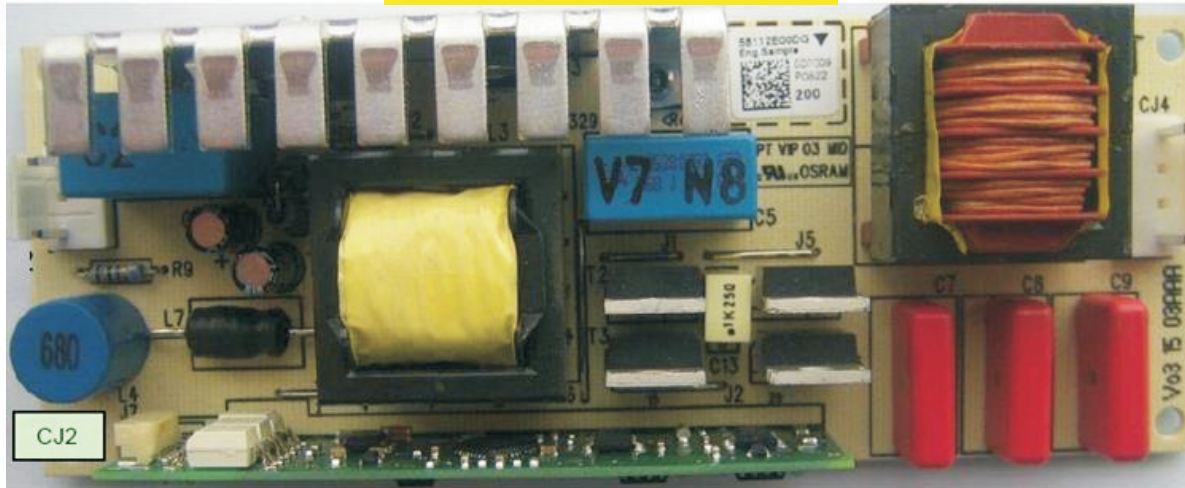

200W Ballast (YODN vs. OSRAM)

OSRAM 190W