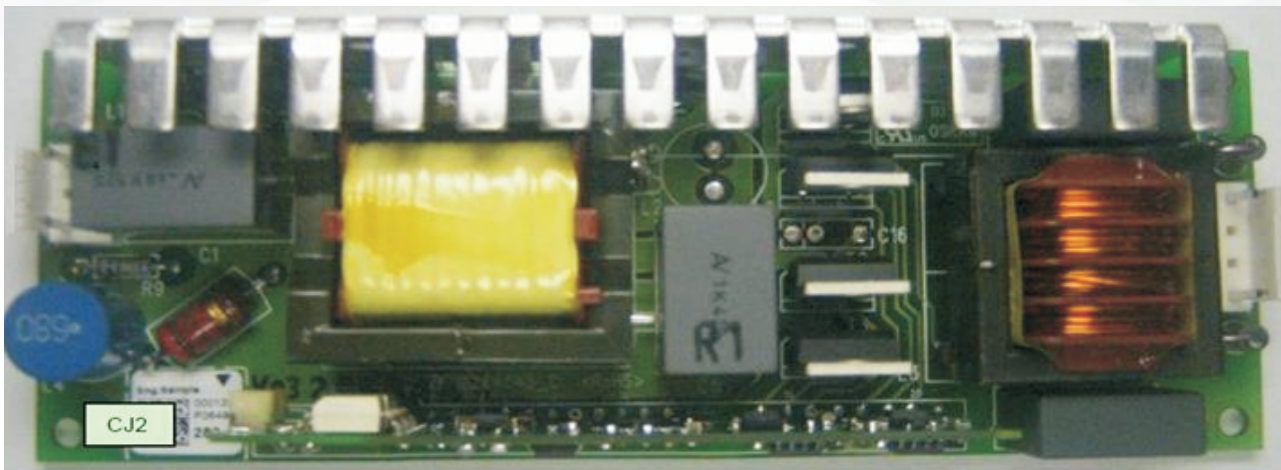

280W Ballast (YODN vs. OSRAM)

OSRAM 280W