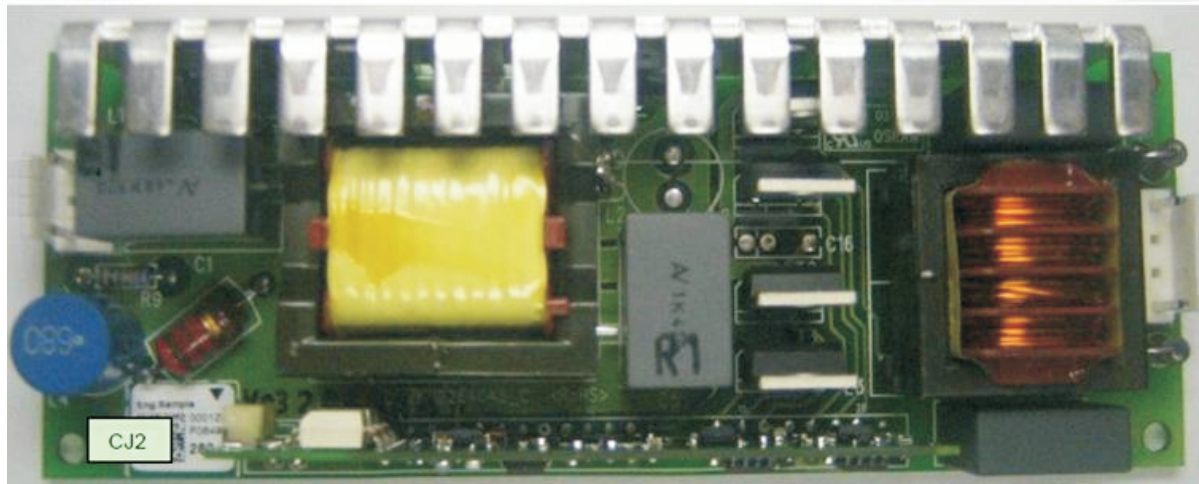

230W Ballast (YODN vs. OSRAM)

OSRAM 230W