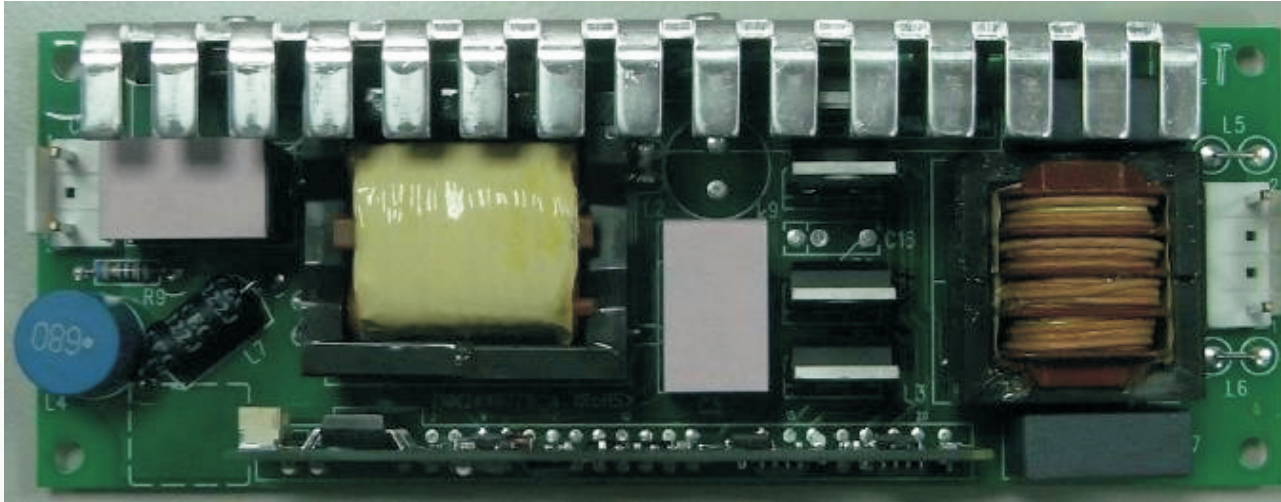

280W Ballast (YODN vs. OSRAM)

YODN 280W