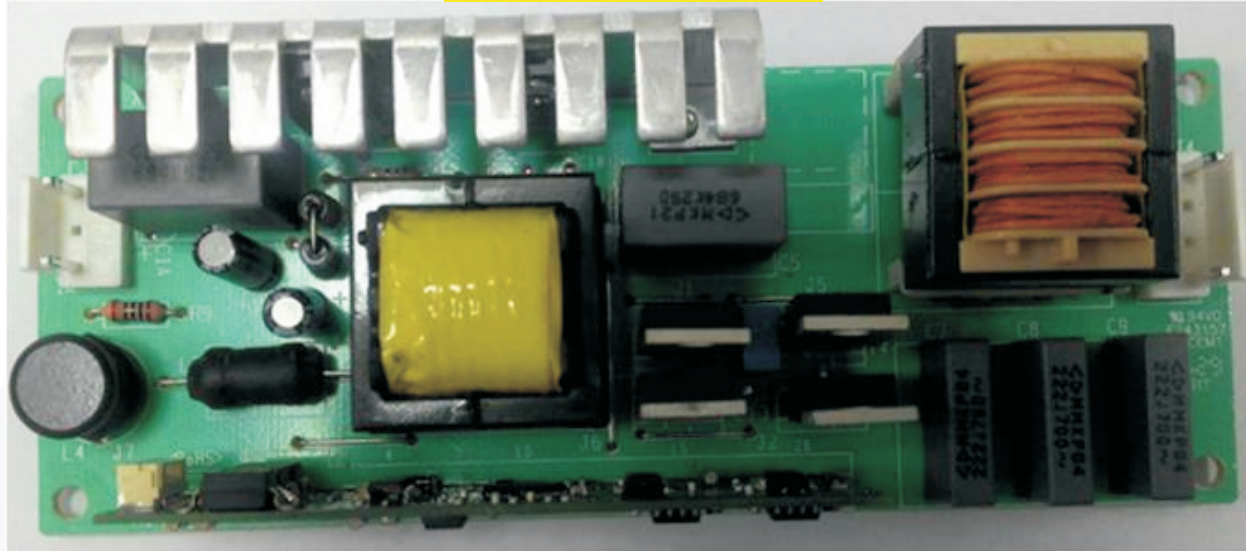

132W Ballast (YODN vs. OSRAM)

YODN 132W