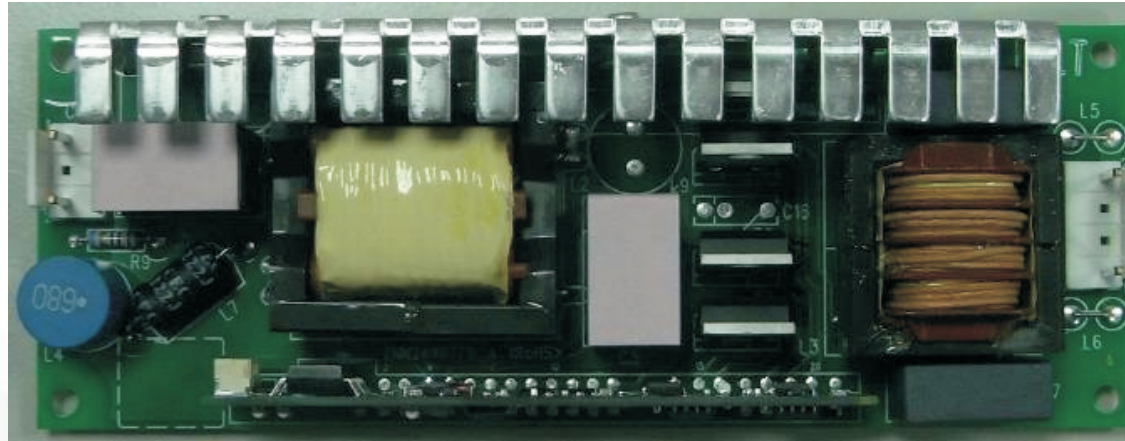

300W Ballast (YODN vs. Philips)

YODN 300W