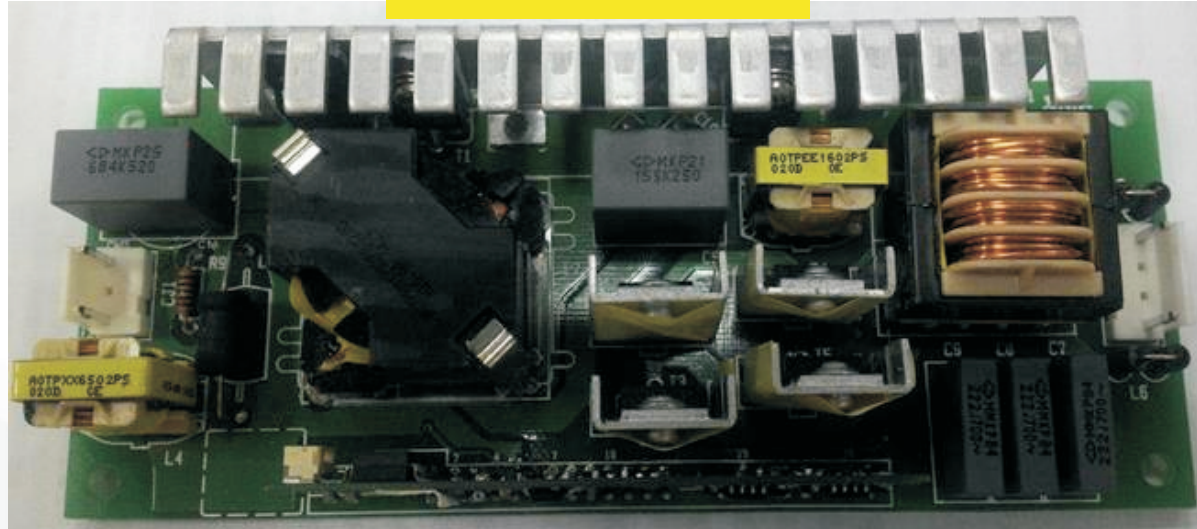

440W Ballast (YODN vs. OSRAM)

YODN 440W