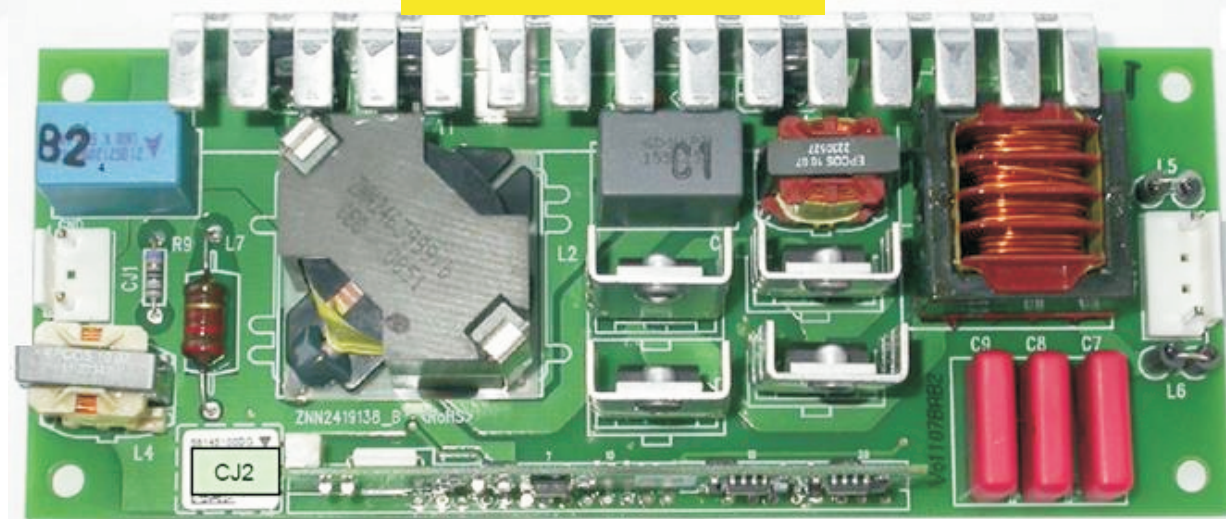

440W Ballast (YODN vs. OSRAM)

OSRAM 440W