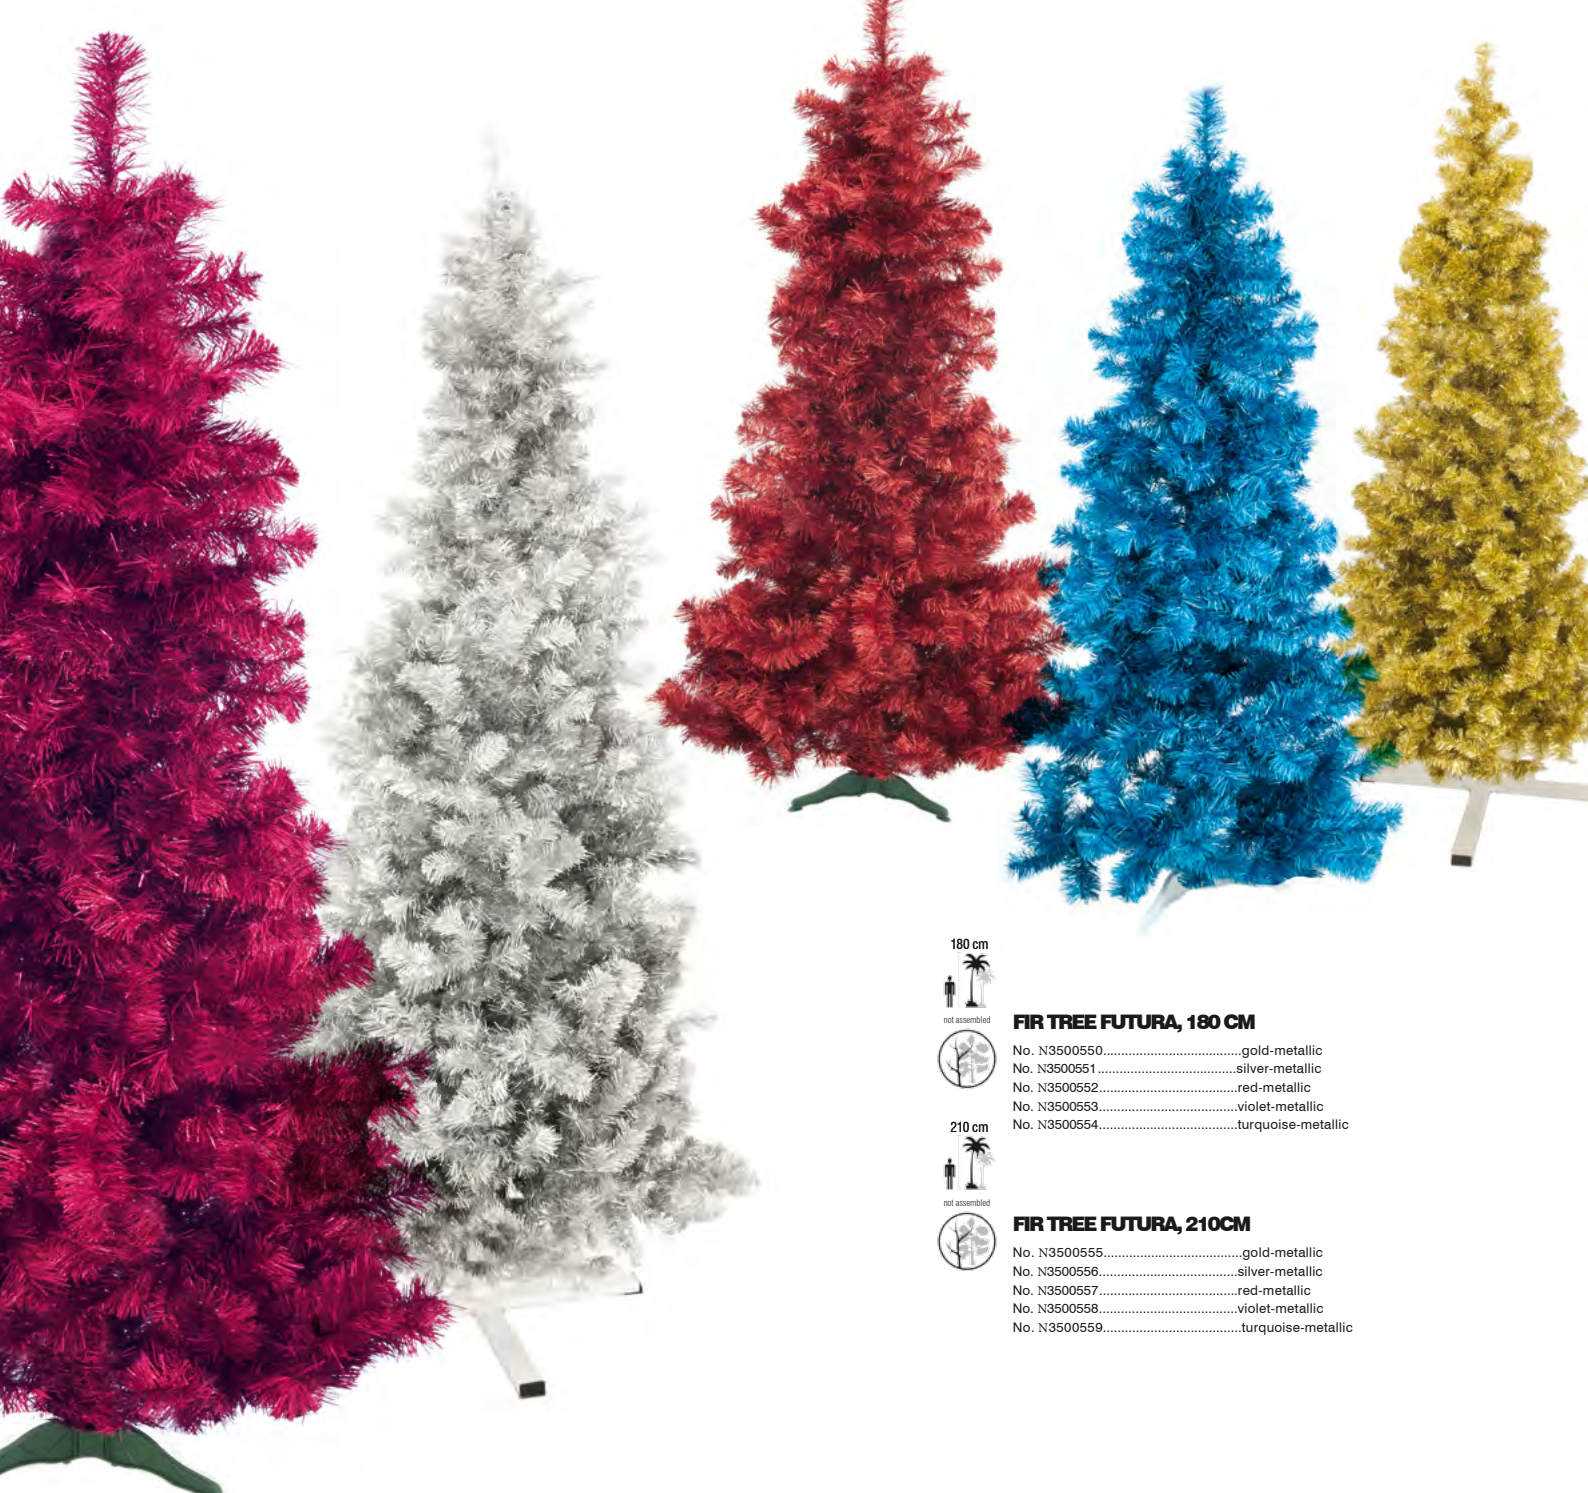

180 cm

not assembled

FIR TREE FUTURA, 180 CM

- No. N3500550.....gold-metallic
- No. N3500551.....silver-metallic
- No. N3500552.....red-metallic
- No. N3500553.....violet-metallic
- No. N3500554.....turquoise-metallic

210 cm

not assembled

FIR TREE FUTURA, 210CM

- No. N3500555.....gold-metallic
- No. N3500556.....silver-metallic
- No. N3500557.....red-metallic
- No. N3500558.....violet-metallic
- No. N3500559.....turquoise-metallic

Delivery without decoration and cache-pots (unless otherwise noted). Our General Conditions are binding. Delivery, technical changes, errors and omissions exempted.
Products meet B3 according to DIN 4102-1 – not fire retardant, use items and descriptions in accordance with local rules.