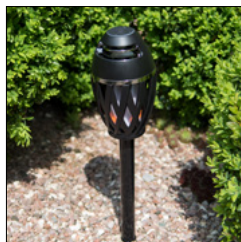

EUROLITE AKKU FL-2 LED FLAMELIGHT WITH BLUE-TOOTH SPEAKER

No. 51114541

- Romantic mood light with flickering flame
- 96 LEDs provide a pleasant warm white light
- Easy setup via ground stake for the balcony, patio or garden
- Integrated Bluetooth speaker system with 5 watts power and powerful stereo sound
- Bluetooth audio streaming V4.2
- Works with iPhone, iPad, iPod touch, Android, Kindle Fire HD and many more
- Play/pause, volume and music control buttons
- Lithium-ion battery (7.4 V) for 7-9 hours non-stop music and up to 20 hours continuous lighting
- Micro USB charging port (USB cable included)
- Weather-proof plastic housing (IP44)