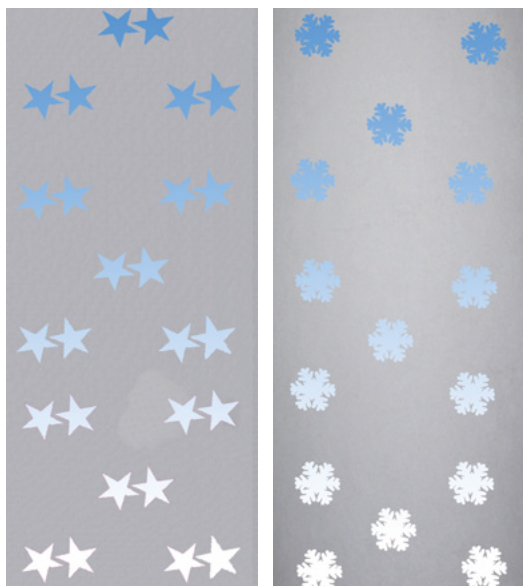

- Hardly inflammable design according to B1 (DIN 4102)
- Available in different sizes

7,5 cm

NEW

EUROPALMS SNOWBALLS, 7,5CM, 10X

No. 83501650

- 10 pieces per pack
- Hardly inflammable design according to B1 (DIN 4102)