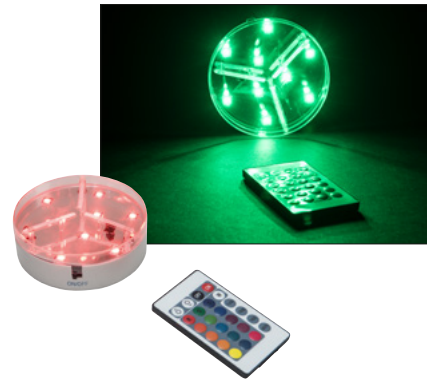

EUROLITE LED PUCK LIGHT MULTICOLOR

No. 50630237

- Mirrored light base Ø 10 cm
- For indoor use
- Illuminates centerpieces
- 9 bright RGB LEDs
- Lights up to 16 hours on 3 alkaline batteries (not included)
- Includes remote control
- 16 different colors
- 4 programs
- Color change
- Color fade
- Flash effects
- Brightness adjustable